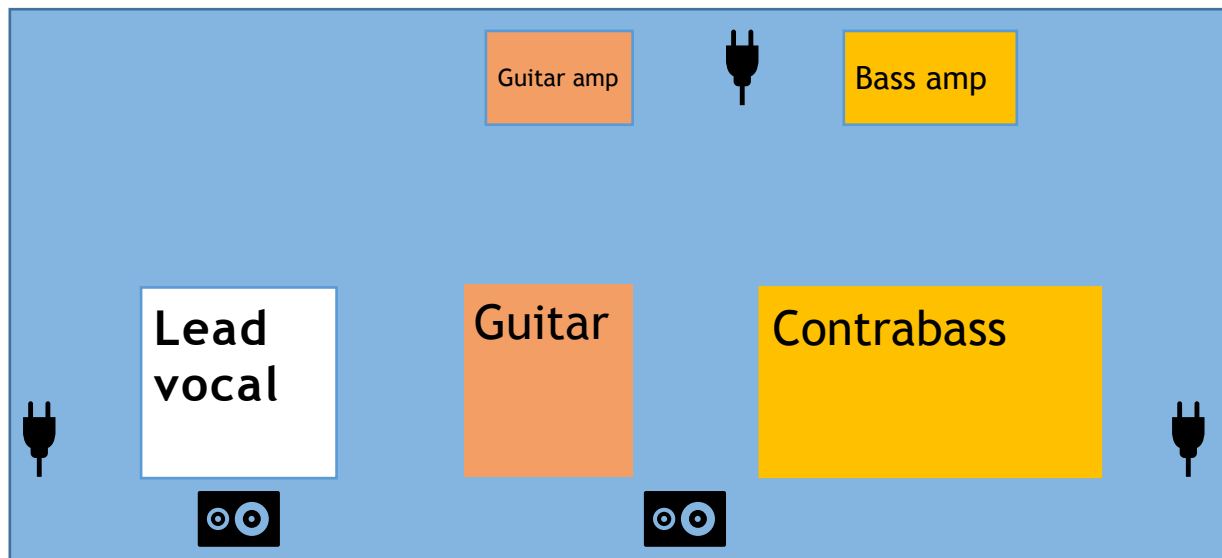

Technical Rider H.O.P trio

Members

1. Nathan Heijnst	Lead vocal
2. Willem Ouwehand	Electric guitar
3. Floris Poessé	Contrabass

Channel list

1. Voc Nathan	Vocals	Beta 58A
2. Electric guitar	Electric guitar	MD421
3. Bass Mic	Contrabass mic	MD421/ EV RE320
4. Bass DI	Contrabass piezo	DI

! Please note that this is only a preference list of mics that sounded good to us.

STAGEPLAN (stage min. 4x2 meter)

Backline: If the location provides a backline, we need the following:

- PA system, 2 tops + stands
- 2 floor monitors
- mixing desk, min. 8 inputs with reverb effects.
- xlr cables, speakon cables, enz.